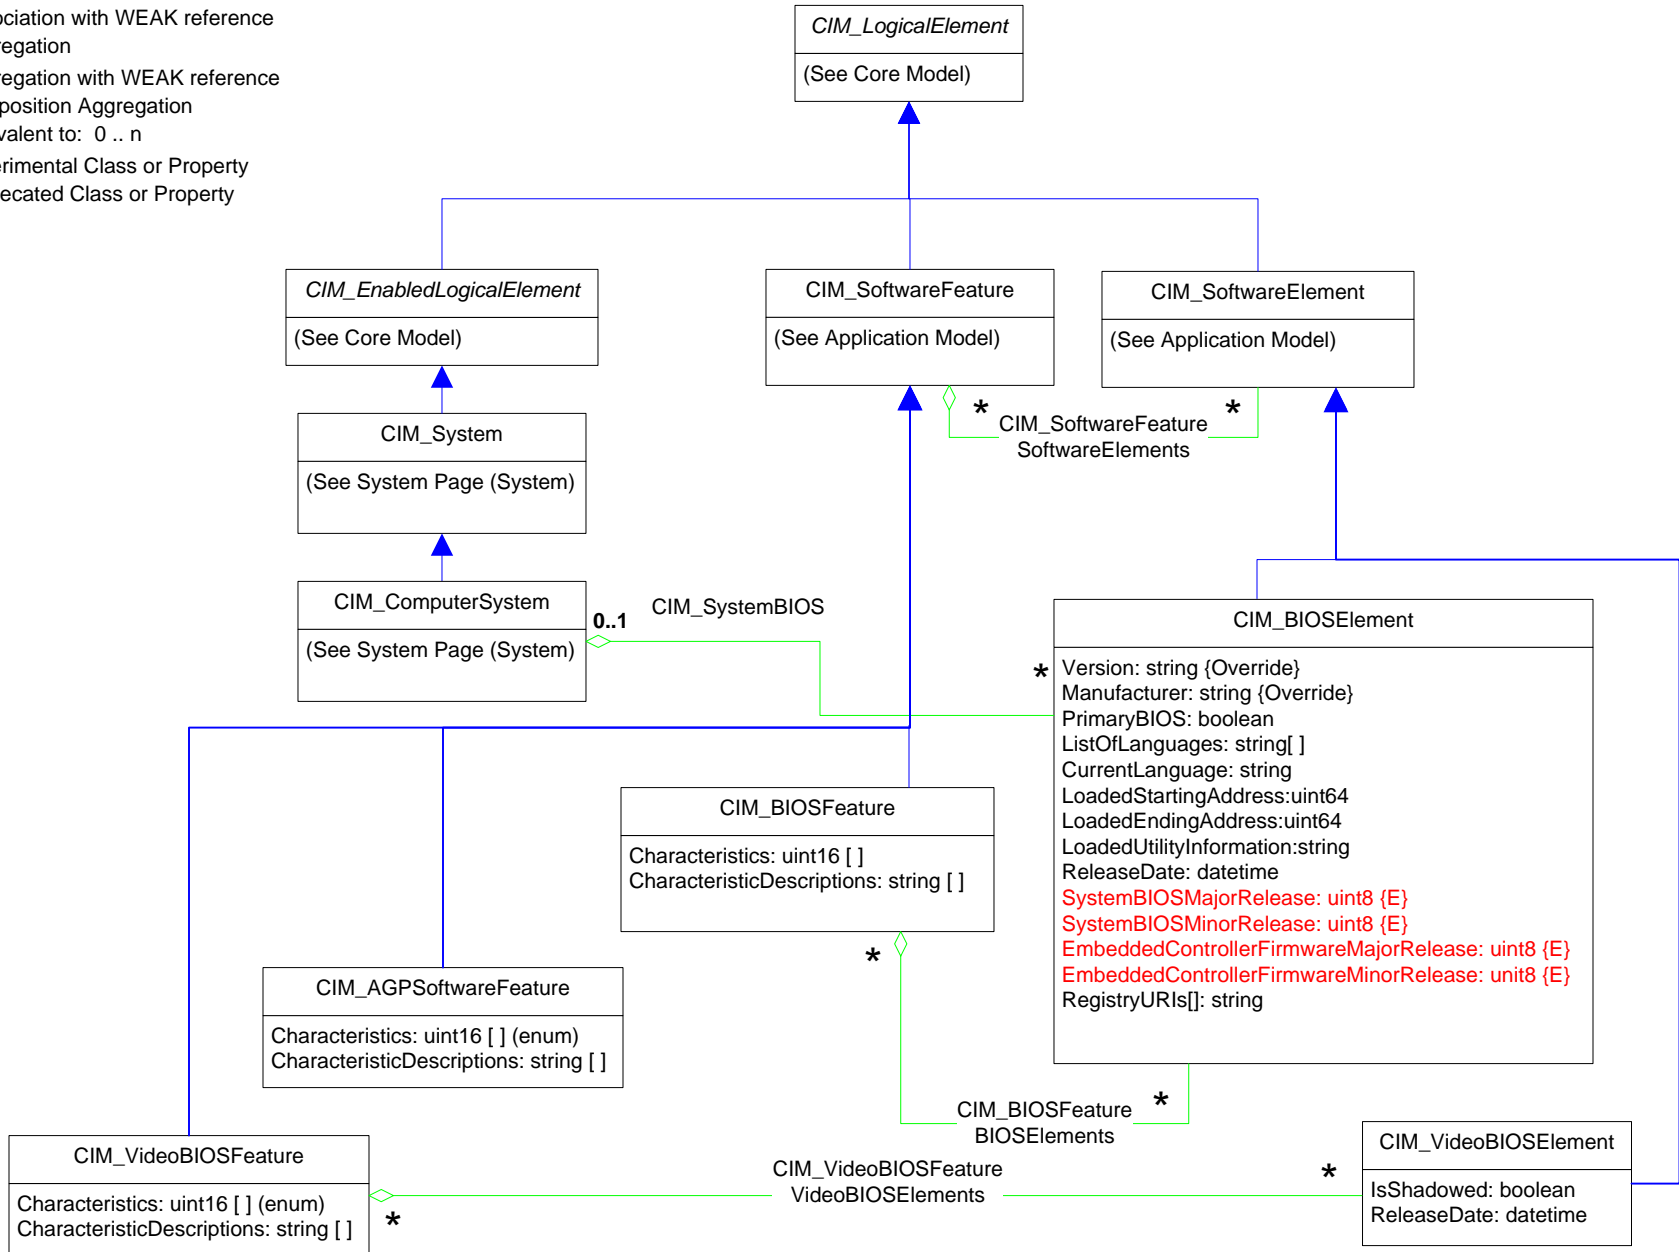

-  Inheritance
-  Association
-  Association with WEAK reference
-  Aggregation
-  Aggregation with WEAK reference
-  Composition Aggregation
-  Equivalent to: 0..n
-  {E} Experimental Class or Property
-  {D} Deprecated Class or Property

-  Inheritance
-  Association
-  Association with WEAK reference
-  Aggregation
-  Aggregation with WEAK reference
-  Composition Aggregation
-  Equivalent to: 0..n
-  Experimental Class or Property
-  Deprecated Class or Property

Page 6 : Application RunTime Model

-  Inheritance
-  Association
-  Association with WEAK reference
-  Aggregation
-  Aggregation with WEAK reference
-  Composition Aggregation
-  Equivalent to: 0 .. n
-  Experimental Class or Property
-  Deprecated Class or Property

Page 7 : Software Resource Model

Page 8 : Aggregation Hierarchy

-  Inheritance
-  Association
-  Association with WEAK reference
-  Aggregation
-  Aggregation with WEAK reference
-  Composition Aggregation
-  Equivalent to: 0..n
-  Experimental Class or Property
-  Deprecated Class or Property