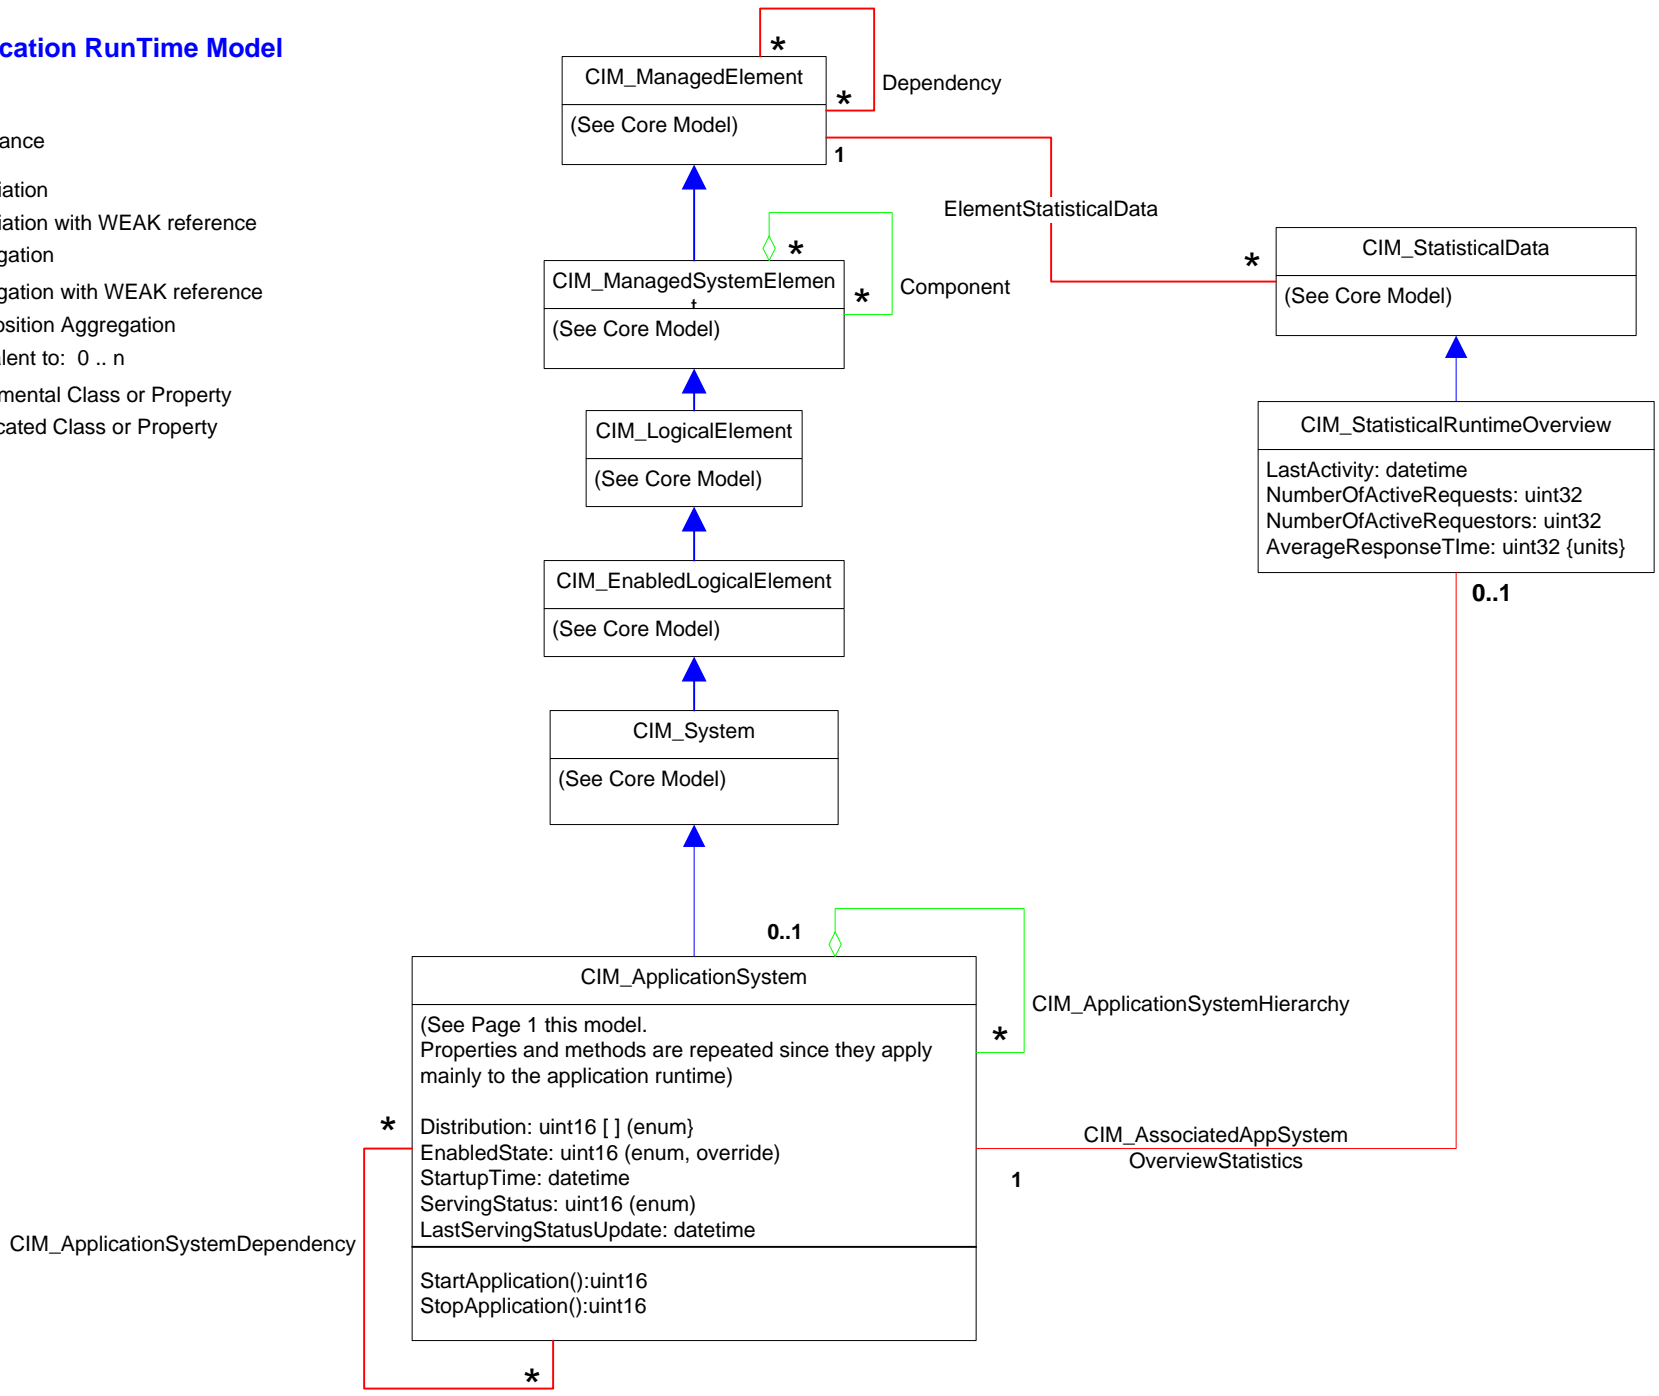

-  Inheritance
-  Association
-  Association with WEAK reference
-  Aggregation
-  Aggregation with WEAK reference
-  Composition Aggregation
-  Equivalent to: 0..n
-  {E} Experimental Class or Property
-  {D} Deprecated Class or Property

-  Inheritance
-  Association
-  Association with WEAK reference
-  Aggregation
-  Aggregation with WEAK reference
-  Composition Aggregation
-  Equivalent to: 0..n
-  Experimental Class or Property
-  Deprecated Class or Property

Page 6 : Application RunTime Model

-  Inheritance
-  Association
-  Association with WEAK reference
-  Aggregation
-  Aggregation with WEAK reference
-  Composition Aggregation
-  Equivalent to: 0 .. n
-  Experimental Class or Property
-  Deprecated Class or Property

Page 7 : Software Resource Model

Page 8 : Aggregation Hierarchy

-  Inheritance
-  Association
-  Association with WEAK reference
-  Aggregation
-  Aggregation with WEAK reference
-  Composition Aggregation
-  Equivalent to: 0..n
-  Experimental Class or Property
-  Deprecated Class or Property